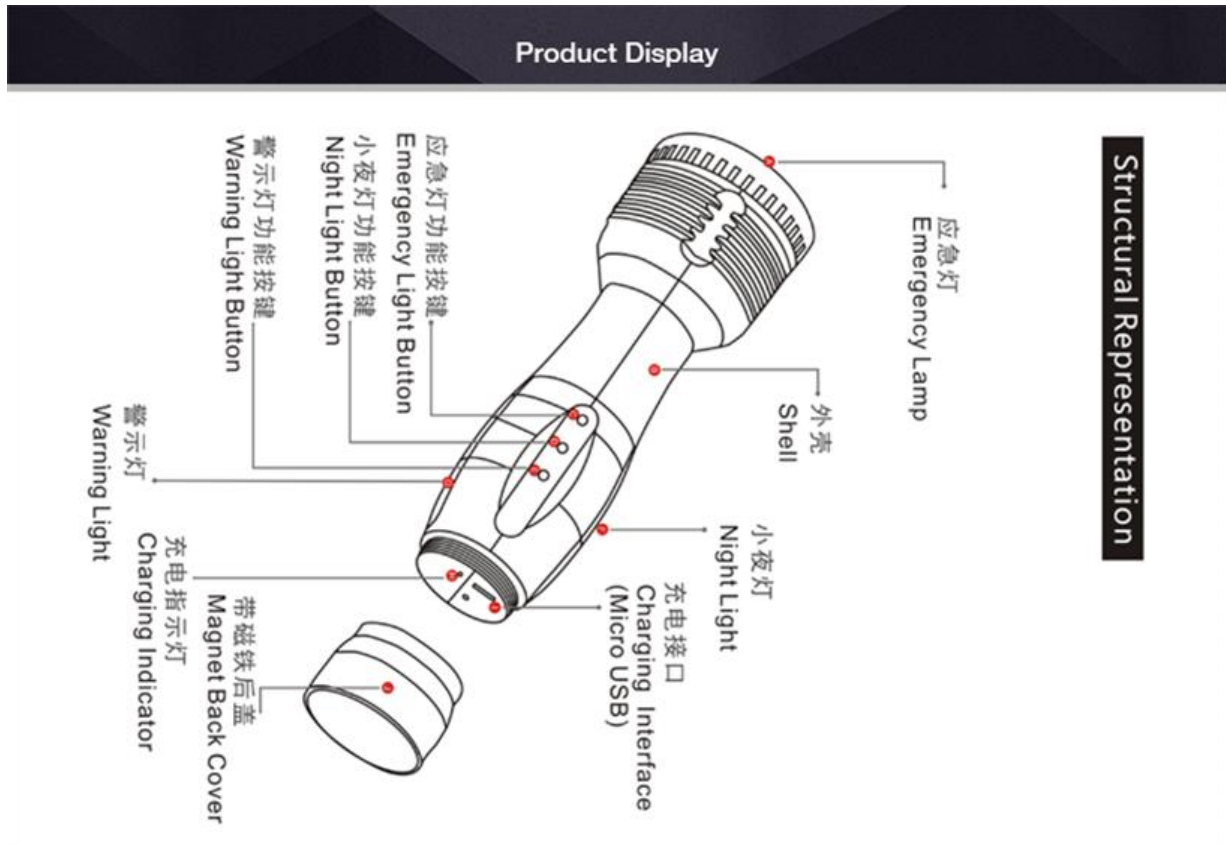

Charging: Voltage DC5V, about 5 hours

Weight: 170g

Portable Ultra Bright Handheld LED Flashlight with 3 Light Modes Application:

The high-intensity rechargeable flashlight uses the latest technology to give excellent performance, robustness and reliability in the most extreme conditions. It is widely used in the fields of public security departments, railway, military, police, patrol, transportation, civil aviation, forestry and customs inspection etc.